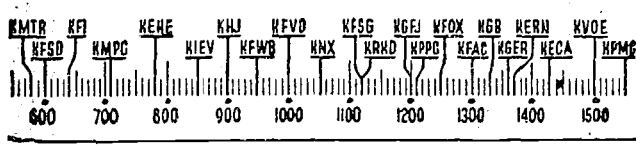

YOUR Radio TODAY

[The information contained in the following schedule of radio programs is furnished by the stations broadcasting the programs, and The Times should not be considered responsible for errors in announcements due to failure of stations to advise of daily changes.—Ed.]

Before 8 a.m.

KMTR—Call. Theater. 5.
KFI—Off Record, 7; News, 7:15; Going Places, 7:30; Church, 7:45.
KEHE—Surreal, 6; Morning Express, 7.
KHJ—Musical Clock, 6 to 8.
KHJ—Rise & Shine, 6; News, 7:45.
KFWB—Stu Wilson, 6 to 8.
KFVD—Spanish, 6; Jubilee, 7:15.
KNN—Sunrise Salute, 6; News, 7:30; Melodies, 7:45.
KRKD—Doug Douglas, 6; News, 6:30; Doug Douglas, 6:45; News, 7:15.
KGFJ—Spanish, 6; Clock Watcher, 7.
KFOX—El Despertador, 5; News, 7:30; Music, 7:40; About Time, 7:45.
KFAC—Talking Timepiece, 6; Records, 7.
KGER—Farm, 6:05; Bugle Boy, 6:30; Aubrey Lee, 7:15.
KECA—Originalities, 7; Sweethearts, 7:15; Special, 7:30; Viennese Ensemble, 7:45.

8 to 9 a.m.

KMTR—Get Happy, 8:30.
KFI—Vaughn De Leath, 8; The O'Neils, 8:15; News, 8:30; Dorothy Craudall, 8:45.
KMP—Luther Thomas, 8; Reveries, 8:30; Dr. Reynolds, 8:45.
KEHE—News, 8; Music, 8:15; Music, 8:30; Aloha Calif., 8:45.
KHJ—Merrymakers, 8; Haven of Rest, 8:30.
KFWB—Bkfst. Club, 8 to 9:30.
KFVD—Dr. Reynolds, 8:45.
KNN—Tempus, 8; Tower Town, 8:15; Helen Trent, 8:30; Our Gal Sunday, 8:45.
KRKD—Recordings, 8 to 9.
KGFJ—News, 8; Swing It, 8:15; Songfest, 8:30.
KFOX—Rev. Thomas, 8; Music, 8:15; Health, 8:30; Ads, 8:45.
KKAC—Church, 8; Mirandy, 8:30; Milled Lager, 8:45.
KGER—News, 8; Mizpah, 8:15; Music, 8:45.
KECA—B. Blaine, 8; Kidoodlers, 8:15; Farm & Home, 8:30—1 hr.

9 to 10 a.m.

KMTR—Martin L. Thomas, 9; Old Horseman, 9:30; Buy California, 9:45.
KFI—Shopping Tour, 9; Three Romances, 9:15; Bridge Club, 9:20.
KHJ—Nine o'Clock Melodies, 9; Talk, 9:15; News, 9:30; Morning Echoes, 9:45.
KEHE—Cont'l Melodies, 9; Dr. Reynolds, 9:15; Clifford Clinton, 9:30; Down Groove, 9:45.
KHJ—Happy Gang, 9; Bookends, 9:15; Norma Young, 9:30; Bob Young, 9:45.
KFWB—Breakfast Club, 9; J. F. T. O'Connor, 9:30; Musical, 9:45.
KFVD—Jubilee, 9; News, 9:15; Talk, 9:30; Records, 9:45.
KNN—The Goldbergs, 9; Vic & Sade, 9:15; Fray, Braggiotti, 9:30; T. C. Sawyer, 9:45.
KRKD—Records, 9; Dr. Richardson, 9:15; Gov't Weather, 9:30; Employment, 9:35; My Solitude, 9:45.
KGFJ—Dedicated to You, 9; Music, 9:45.
KFOX—Rhythms, 9; Talk, 9:15; Odds & Ends, 9:30; News, 9:45.
KFAC—Mediations, 9; Dr. McCoy, 9:15; Organities, 9:30.
KGER—News, 9; Gospel, 9:15; Summary, 9:45.
KECA—Farm & Home (cont.) 9; News, 9:30; Jack, Lorena, 9:45.

10 to 11 a.m.